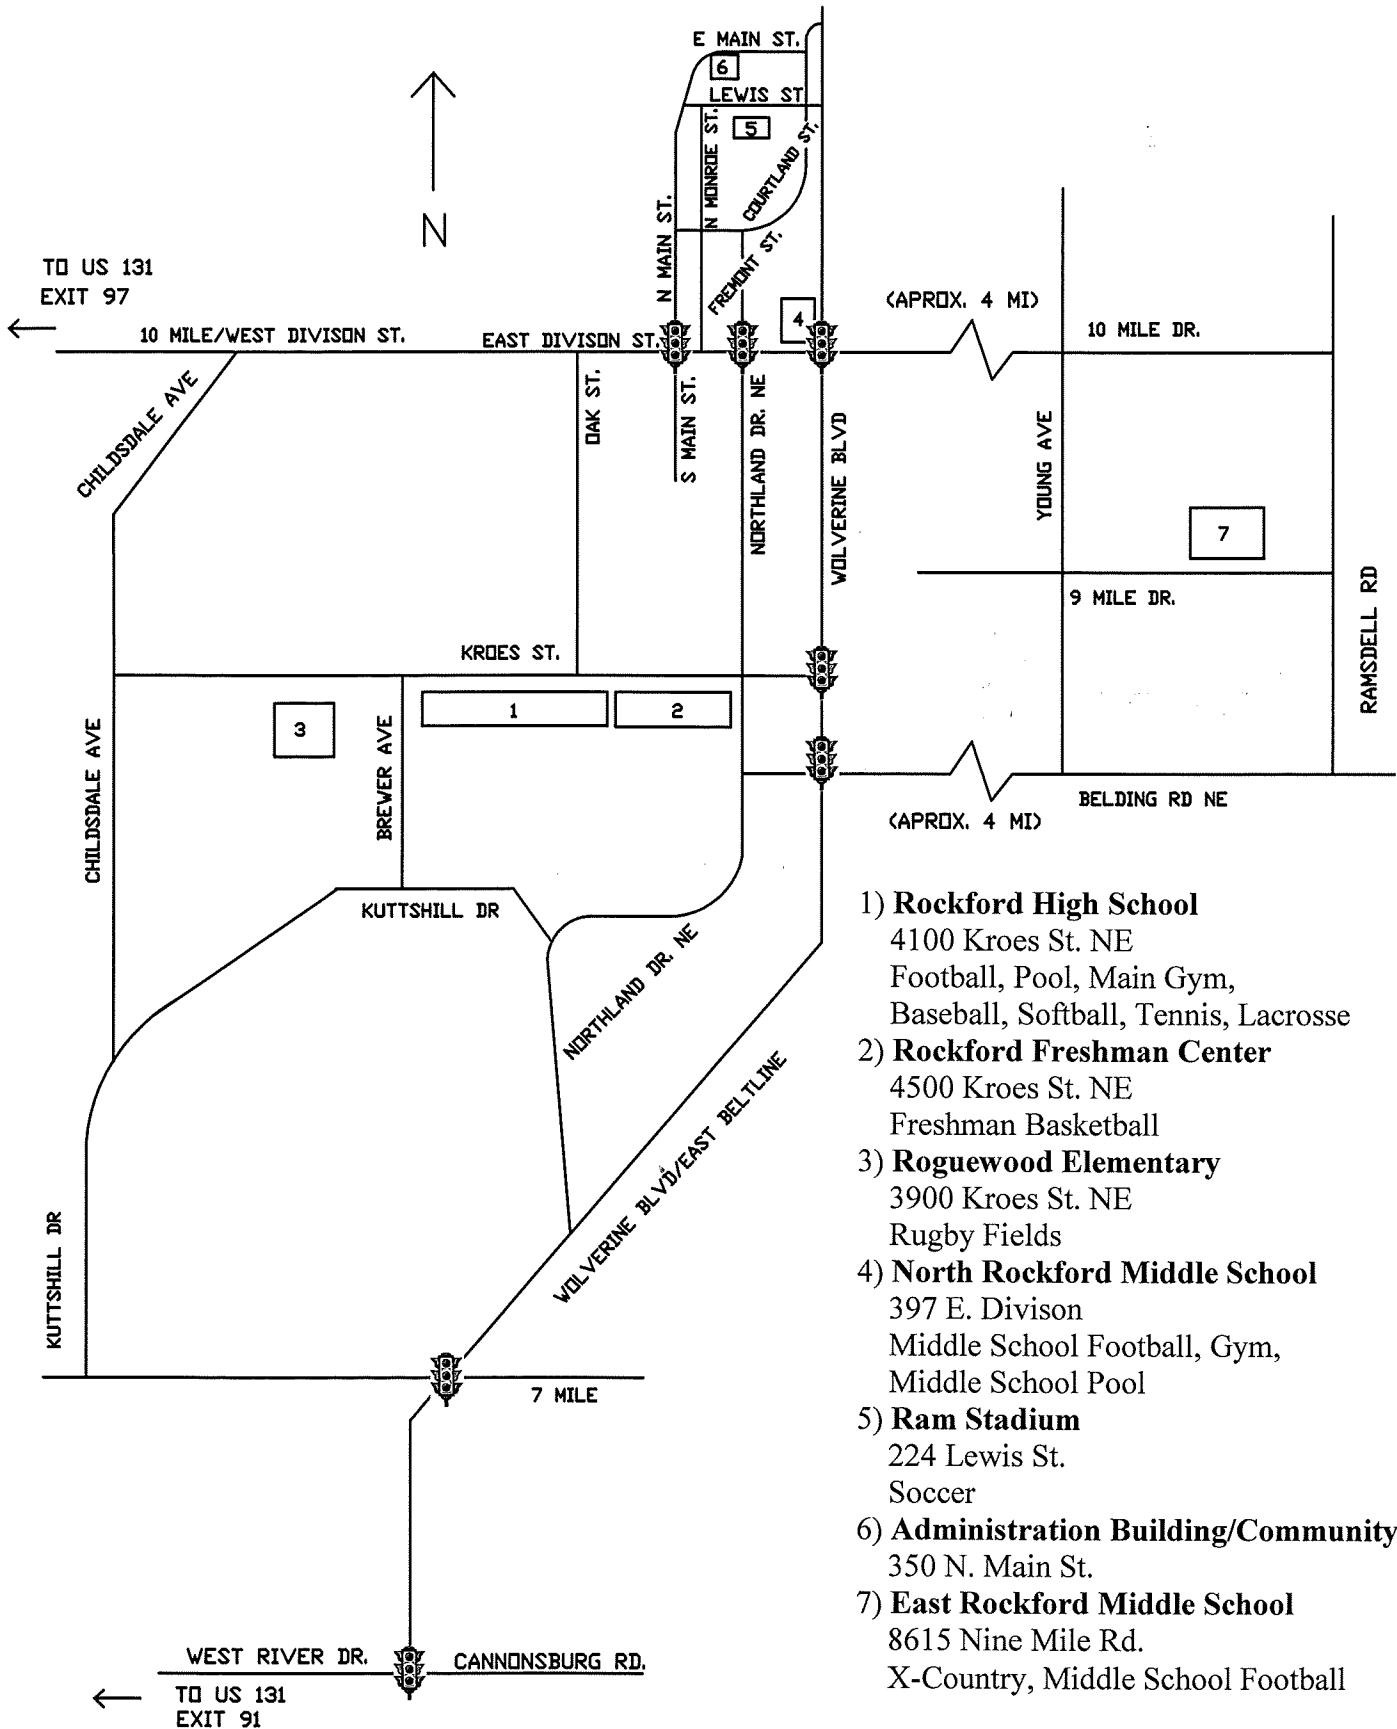

Rockford High School "RAM NATION" Athletic Facility Map

- 1) **Rockford High School**
4100 Kroes St. NE
Football, Pool, Main Gym,
Baseball, Softball, Tennis, Lacrosse
- 2) **Rockford Freshman Center**
4500 Kroes St. NE
Freshman Basketball
- 3) **Roguewood Elementary**
3900 Kroes St. NE
Rugby Fields
- 4) **North Rockford Middle School**
397 E. Divison
Middle School Football, Gym,
Middle School Pool
- 5) **Ram Stadium**
224 Lewis St.
Soccer
- 6) **Administration Building/Community Ed.**
350 N. Main St.
- 7) **East Rockford Middle School**
8615 Nine Mile Rd.
X-Country, Middle School Football